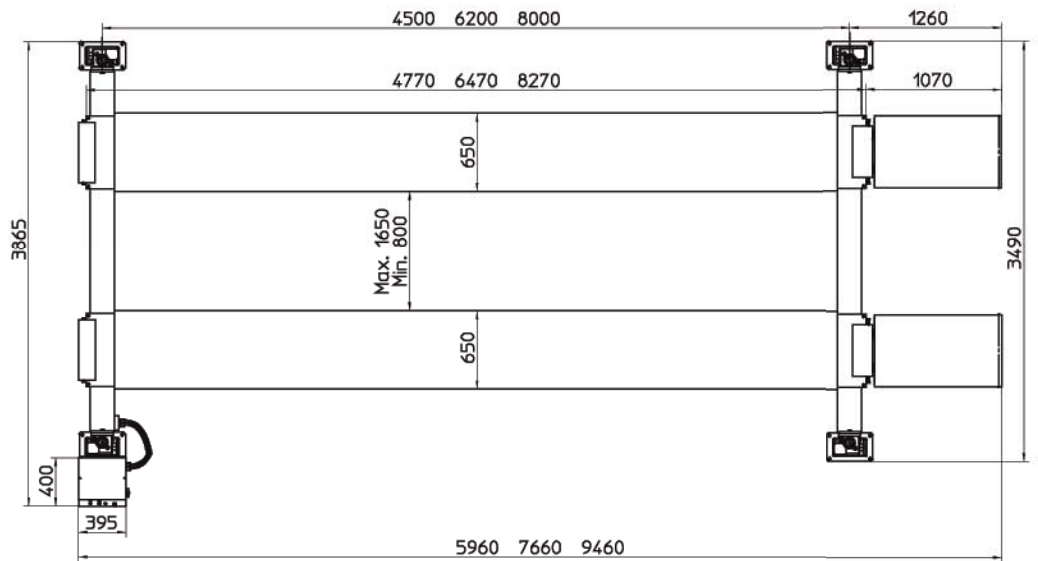

# ST-4120, 12.000 kg Hydraulic 4-post lift

## Specifications

Lifting capacity	: 12.000 kg
Lifting system	: hydraulic
Available platform lengths	: 4770 / 6470 / 8270 mm
Space between platforms adjustable	: min. 800 up to max. 1650 mm
Drive-on height	: 240 mm
Lifting height	: 1880 mm
Lifting time	: 90 sec.